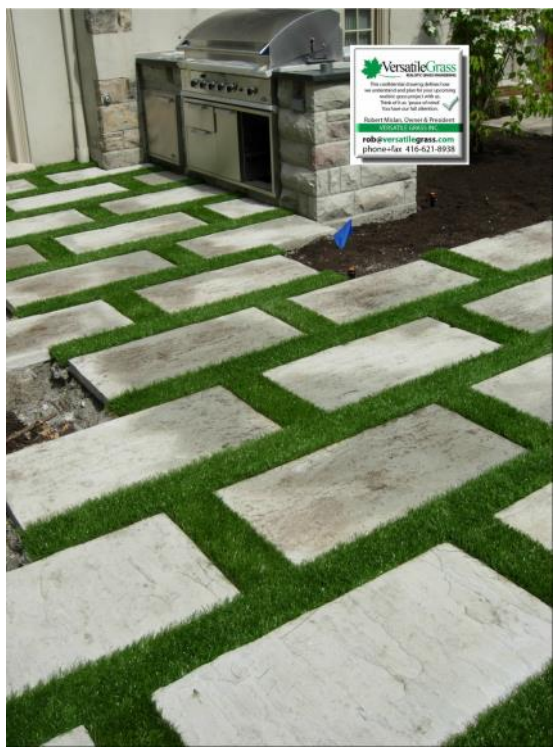

Versatile Grass

Versatile Grass
engineering
beauty &
performance